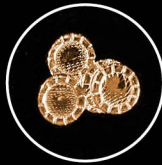

POKER
CHIPS